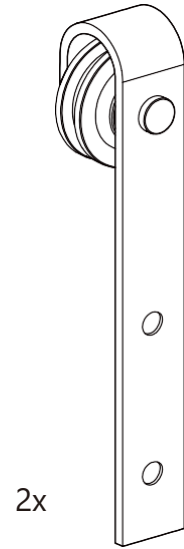

WHITE SHANTY

Customer Service
Email: info@whiteshanty.com
Phone: (855) 398-4887

Estimated Time for Assembly (Sliding Rail)

35-40 mins

Door Weight Limitation

240 lb

Tools Needed (Not included)

PACKAGE CONTENTS

5x

2x

1x

2x

M10 x 60
4x

M10 x
55
4x

5x

2x