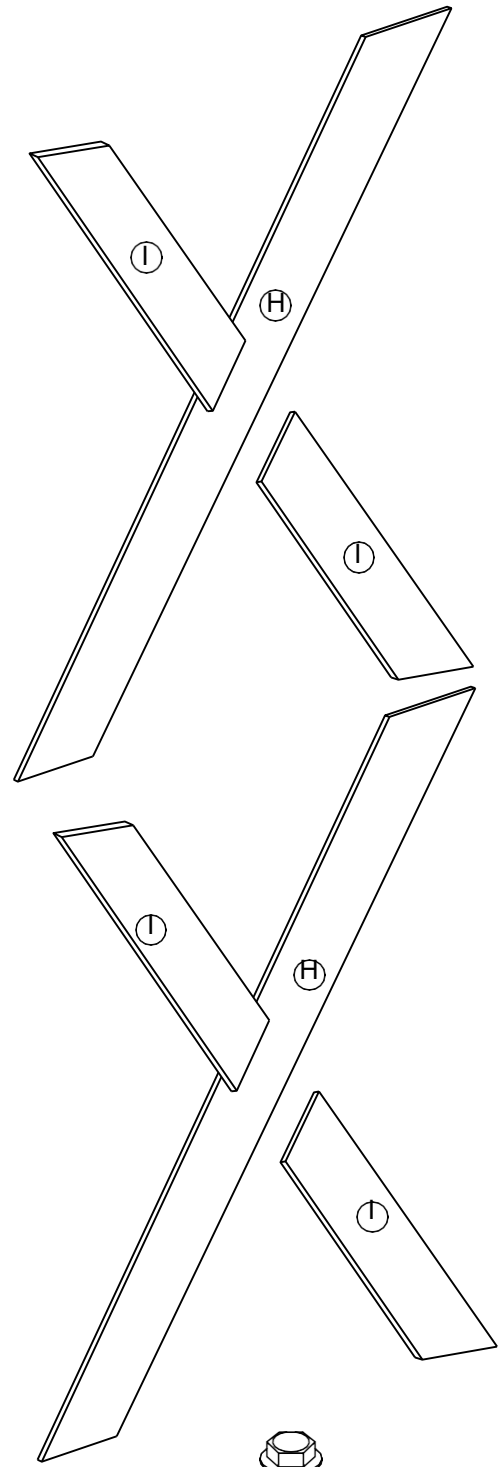

WHITE SHANTY

Installation Manual

DIY Stile and Rail Assembly Instructions

Estimated Time for Assembly

20 mins

Tools Needed(not included)

Option 1

Option 1

1

2

3

5