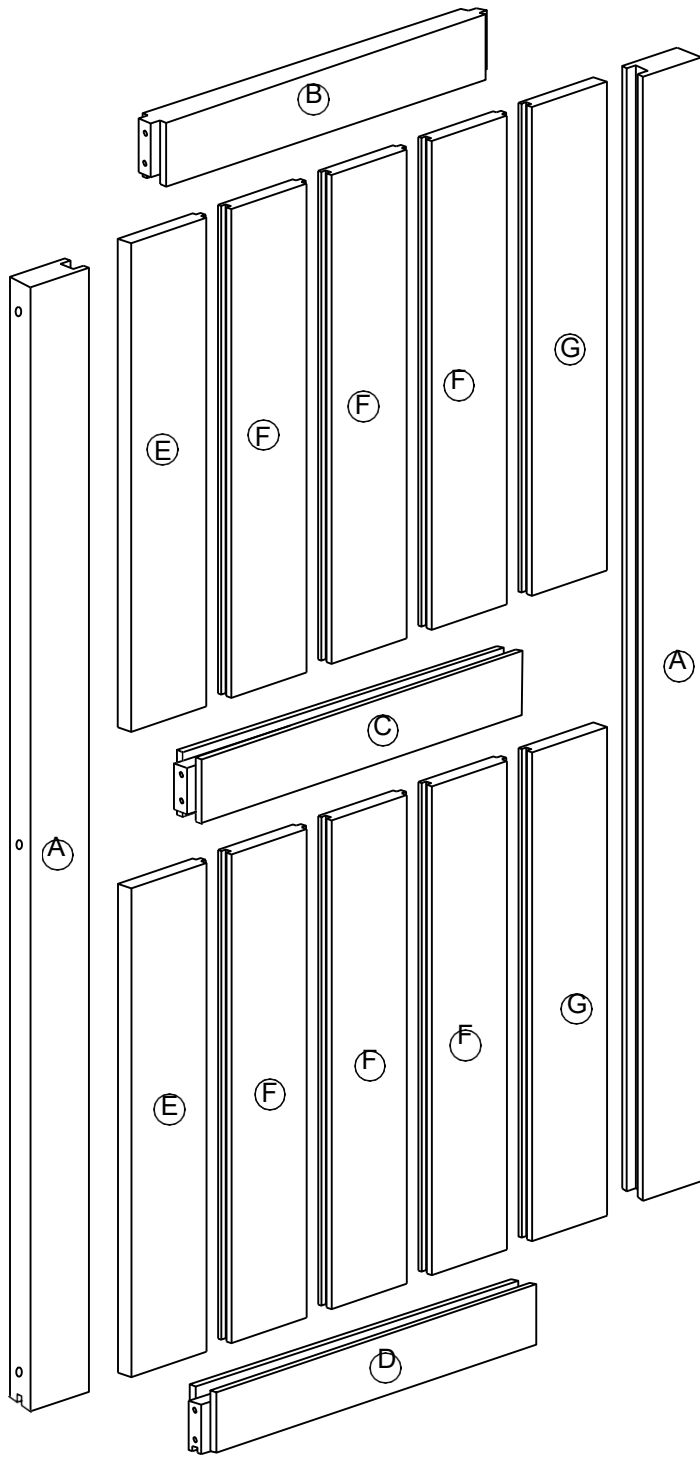

WHITE SHANTY

Installation Manual

DIY Stile and Rail Assembly Instructions

Estimated Time for Assembly

20 mins

Tools Needed(not included)

Option 1

Option 1