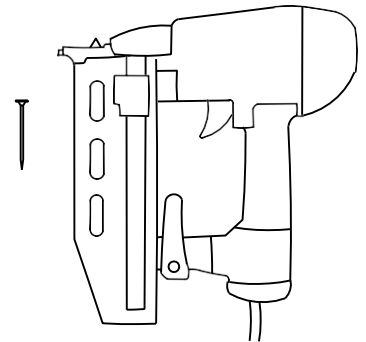

WHITE SHANTY

Installation Manual

DIY Stile and Rail Assembly Instructions

Estimated Time for Assembly

20 mins

Tools Needed(not included)

Option 1

Option 1