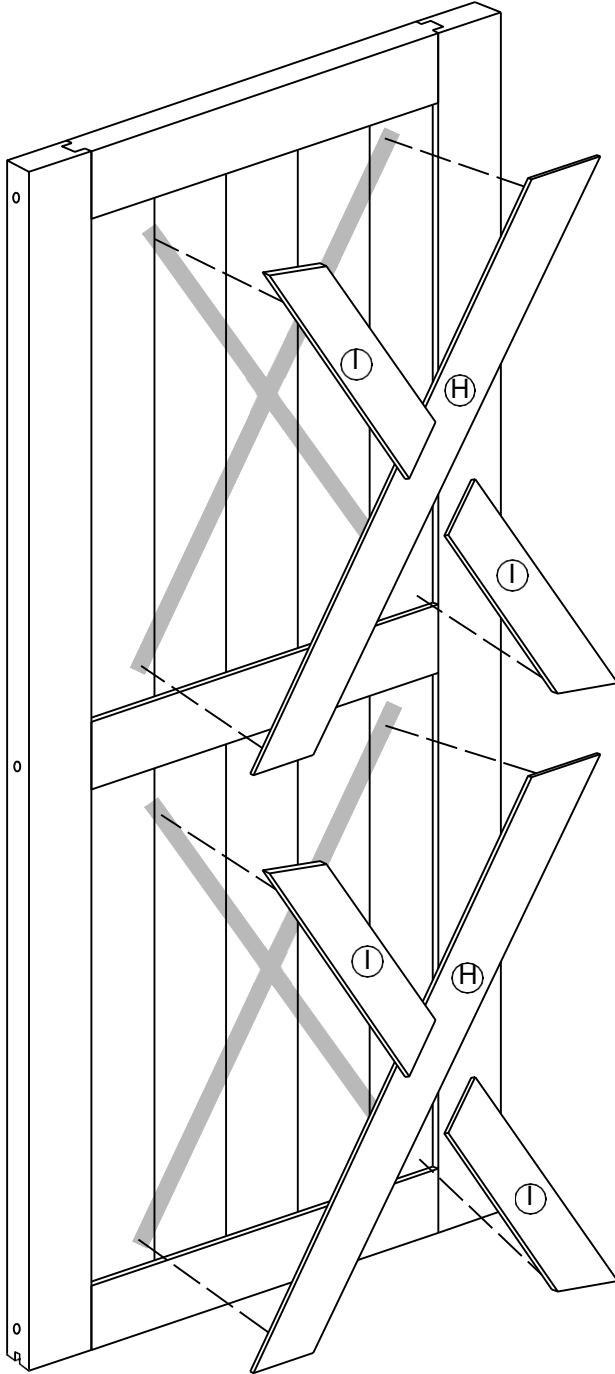

WHITE SHANTY

Installation Manual

DIY Stile and Rail Assembly Instructions

Estimated Time for Assembly

20 mins

Tools Needed(not included)

Option 1

Option 1

1

2

3

5